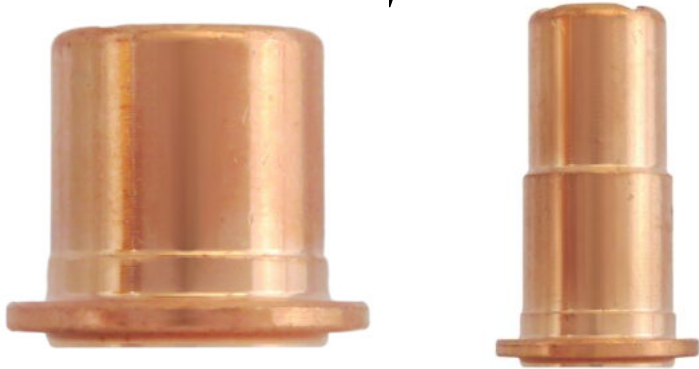

POWERCUT A81 TORCH & CONSUMABLES

Description

POWERCUT A81 TORCH & CONSUMABLES

POWERCUT A81 TORCH

Product Code
PA1400

Description
POWERCUT A81 TORCH X 6M

LENGTH
6M

POWERCUT A81 ELECTRODES AND SWIRL RINGS

Product Code	Description	TORCH
52580	POWERCUT ELECTRODE A80/81	A81
52581	POWERCUT ELECTRODE A80/81 – LONG A81	

POWERCUT A81 SWIRL RING

Product Code
60029

Description
POWERCUT A81 SWIRL RING

TORCH
A81

POWERCUT A81 TIP

Product Code	Description	TORCH
51170	POWERCUT A81 SWIRL RING	A81
51171.10	POWERCUT ELECTRODE A80/81 – LONG	A81
51172.12	POWERCUT A80 / A81 TIP 1.2MM	A81
51173	POWERCUT A81 EXTENDED TIP 1.2MM	A81

POWERCUT A80 NOZZLE

Product Code
60384

Description
POWERCUT S54/A80 NOZZLE

TORCH
A80

POWERCUT A80 GUIDE

Product Code
51902

Description
POWERCUT A81 STAND OFF GUIDE

TORCH
A81

POWERCUT A80 DIFFUSER